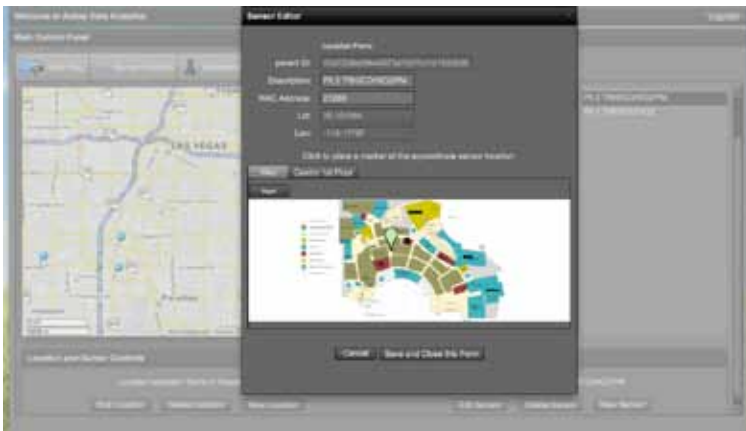

Casino Sensors

Our proprietary casino monitoring system uses a mix of these sensors; temperature, relative humidity, carbon monoxide, carbon dioxide, nitrogen dioxide, ozone (O3) and particulates (PM 2.5). O3 sensing is included to verify other systems using ozone to eliminate tobacco odors while ensuring guests are not exposed. We also offer volatile organic compound (VOC) monitoring and other sensors to address specific needs in key locations.

Online Analytics - Building View & Heat Map

Your online analytics offers many useful maps, charting, alerts and other tools to manage one or more casinos from anywhere in world 24/7. You can review the various tools available with your online system here <http://www.aretasworks.com/features/overview>

For Casinos that have intricate architecture that create challenges for HVAC systems, we have created a building view and heat map enabling you to review how different parts of the building are performing with respect to smoke. Bringing all casinos together in one system will allow casino facilities managers and decision makers to oversee many locations from any Internet capable computer, cutting down on travel and ensuring teams work together to meet specific casino goals.

Building View